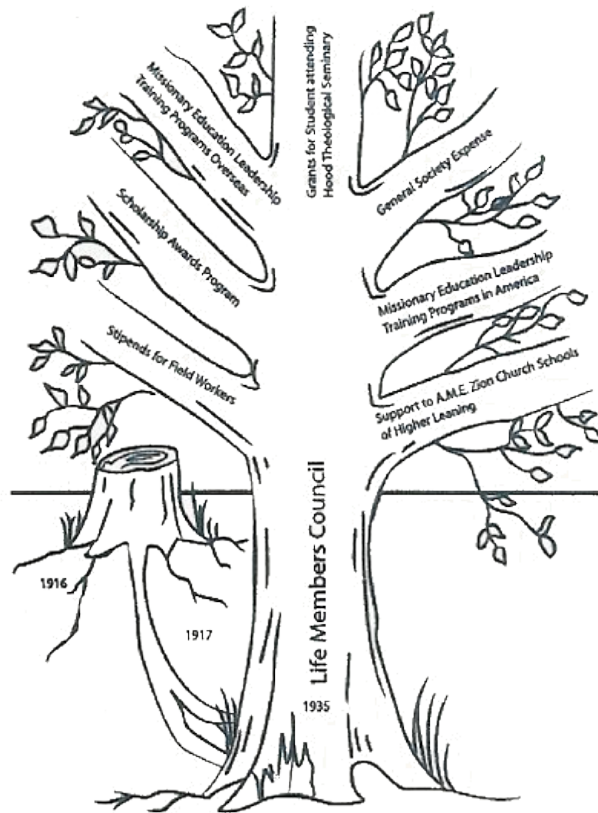

2011 - 2015

LIFE MEMBERS COUNCIL HANDBOOK

Women's Home & Overseas Missionary Society
A.M.E. Zion Church

Loveleen "Dee" Perkins
General Chairman, Life Members Council

TREE OF HOPE

Women's Home and Overseas Missionary Society

Emblem designed by Medis G. Warren
"For there is hope of a tree, if it be cut down, that it will sprout again,
and that the tender branch thereof will not cease." Job 14:7